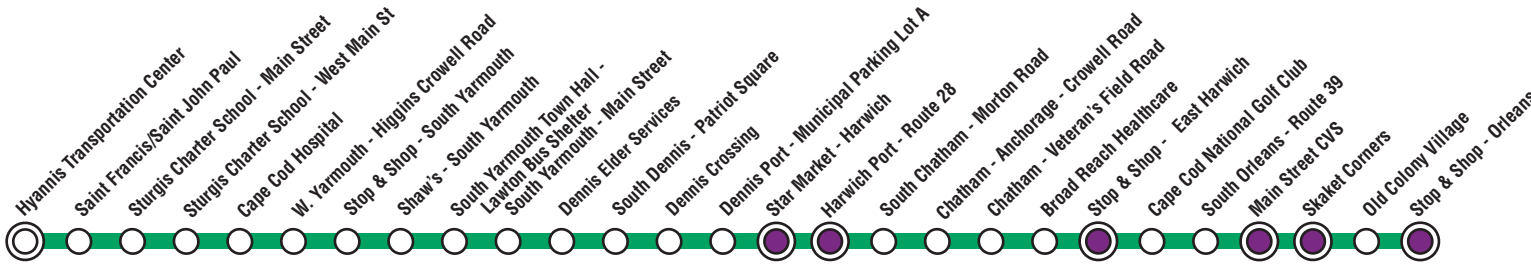

H2O Hyannis to Orleans

September 4, 2018 through January 25, 2019

MONDAY THROUGH SATURDAY

NEXTBUS
Stop #

Hyannis to Orleans

AM

PM

Stop #	6:30*	7:30*	8:30*	9:30	10:30	11:30	12:30	1:30	2:30	--	3:30	4:30	5:30	6:30
1 Hyannis Transportation Center	6:30*	7:30*	8:30*	9:30	10:30	11:30	12:30	1:30	2:30	--	3:30	4:30	5:30	6:30
32 Saint Francis/Saint John Paul	--	--	--	--	--	--	--	--	--	3:20*	--	--	--	--
33 Sturgis Charter School - Main Street	--	--	--	--	--	--	--	--	--	3:25*	--	--	--	--
35 Sturgis Charter School - West Main Street	--	--	--	--	--	--	--	--	--	3:30*	--	--	--	--
37 Cape Cod Hospital	6:36*	7:36*	8:36*	9:36	10:36	11:36	12:36	1:36	2:36	--	3:36	4:36	5:36	6:36
38 West Yarmouth - Higgins Crowell Road	6:40*	7:40*	8:40*	9:40	10:40	11:40	12:40	1:40	2:40	3:40*	3:40	4:40	5:40	6:40
40 Stop & Shop - South Yarmouth	6:52*	7:52*	8:52*	9:52	10:52	11:52	12:52	1:52	2:52	3:45*	3:52	4:52	5:52	6:52
41 Shaw's - South Yarmouth	6:56*	7:56*	8:56*	9:56	10:56	11:56	12:56	1:56	2:56	3:48*	3:56	4:56	5:56	6:56
153 S. Yarmouth Town Hall - Lawton Bus Shelter ☐	6:57*	7:57*	8:57*	9:57	10:57	11:57	12:57	1:57	2:57	3:50*	3:57	4:57	5:57	6:57
42 South Yarmouth - Main Street	6:59*	7:59*	8:59*	9:59	10:59	11:59	12:59	1:59	2:59	3:52*	3:59	4:59	5:59	6:59
151 Dennis Elder Services	7:01*	8:01*	9:01*	10:01	11:01	12:01	1:01	2:01	3:01	3:54*	4:01	5:01	6:01	7:01
43 South Dennis - Patriot Square	7:09*	8:09*	9:09*	10:09	11:09	12:09	1:09	2:09	3:09	--	4:09	5:09	6:09	7:09
151 Dennis Crossing ☐	7:11*	8:11*	9:11*	10:11	11:11	12:11	1:11	2:11	3:11	--	4:11	5:11	6:11	7:11
44 Dennis Port - Municipal Parking Lot A	7:13*	8:13*	9:13*	10:13	11:13	12:13	1:13	2:13	3:13	--	4:13	5:13	6:13	7:13
45 Star Market - Harwich	7:19*	8:19*	9:19*	10:19	11:19	12:19	1:19	2:19	3:19	--	4:19	5:19	6:19	7:19
46 Harwich Port - Route 28	7:21*	8:21*	9:21*	10:21	11:21	12:21	1:21	2:21	3:21	--	4:21	5:21	6:21	7:21
47 South Chatham - Morton Road	7:27*	8:27*	9:27*	10:27	11:27	12:27	1:27	2:27	3:27	--	4:27	5:27	6:27	7:27
48 Chatham - Anchorage/Crowell Road	7:37*	8:37*	9:37*	10:37	11:37	12:37	1:37	2:37	3:37	--	4:37	5:37	6:37	7:37
49 Chatham - Veteran's Field Road	7:40*	8:40*	9:40*	10:40	11:40	12:40	1:40	2:40	3:40	--	4:40	5:40	6:40	7:40
167 Broad Reach Healthcare	7:42*	8:42*	9:42*	10:42	11:42	12:42	1:42	2:42	3:42	--	4:42	5:42	6:42	7:42
57 Stop & Shop - East Harwich	7:55*	8:55*	9:55*	10:55	11:55	12:55	1:55	2:55	3:55	--	4:55	5:55	6:55	7:55
164 Cape Cod National Golf Club	7:58*	8:58*	9:58*	10:58	11:58	12:58	1:58	2:58	3:58	--	4:58	5:58	6:58	7:58
50 South Orleans - Route 39	8:05*	9:05*	10:05*	11:05	12:05	1:05	2:05	3:05	4:05	--	5:05	6:05	7:05	8:05
52 Orleans - Main Street CVS ☐	8:10*	9:10*	10:10*	11:10	12:10	1:10	2:10	3:10	4:10	--	5:10	6:10	7:10	8:10
53 Skaket Corners	8:15*	9:15*	10:15*	11:15	12:15	1:15	2:15	3:15	4:15	--	5:15	6:15	7:15	8:15
54 Old Colony Village	8:17*	9:17*	10:17*	11:17	12:17	1:17	2:17	3:17	4:17	--	5:17	6:17	7:17	8:17
55 Stop & Shop - Orleans ☐	8:20*	9:20*	10:20*	11:20	12:20	1:20	2:20	3:20	4:20	--	5:20	6:20	7:20	8:20
43 Patriot Square - South Dennis	--	--	--	--	--	--	2:40*	--	4:40*	4:00*	--	--	7:40	8:40