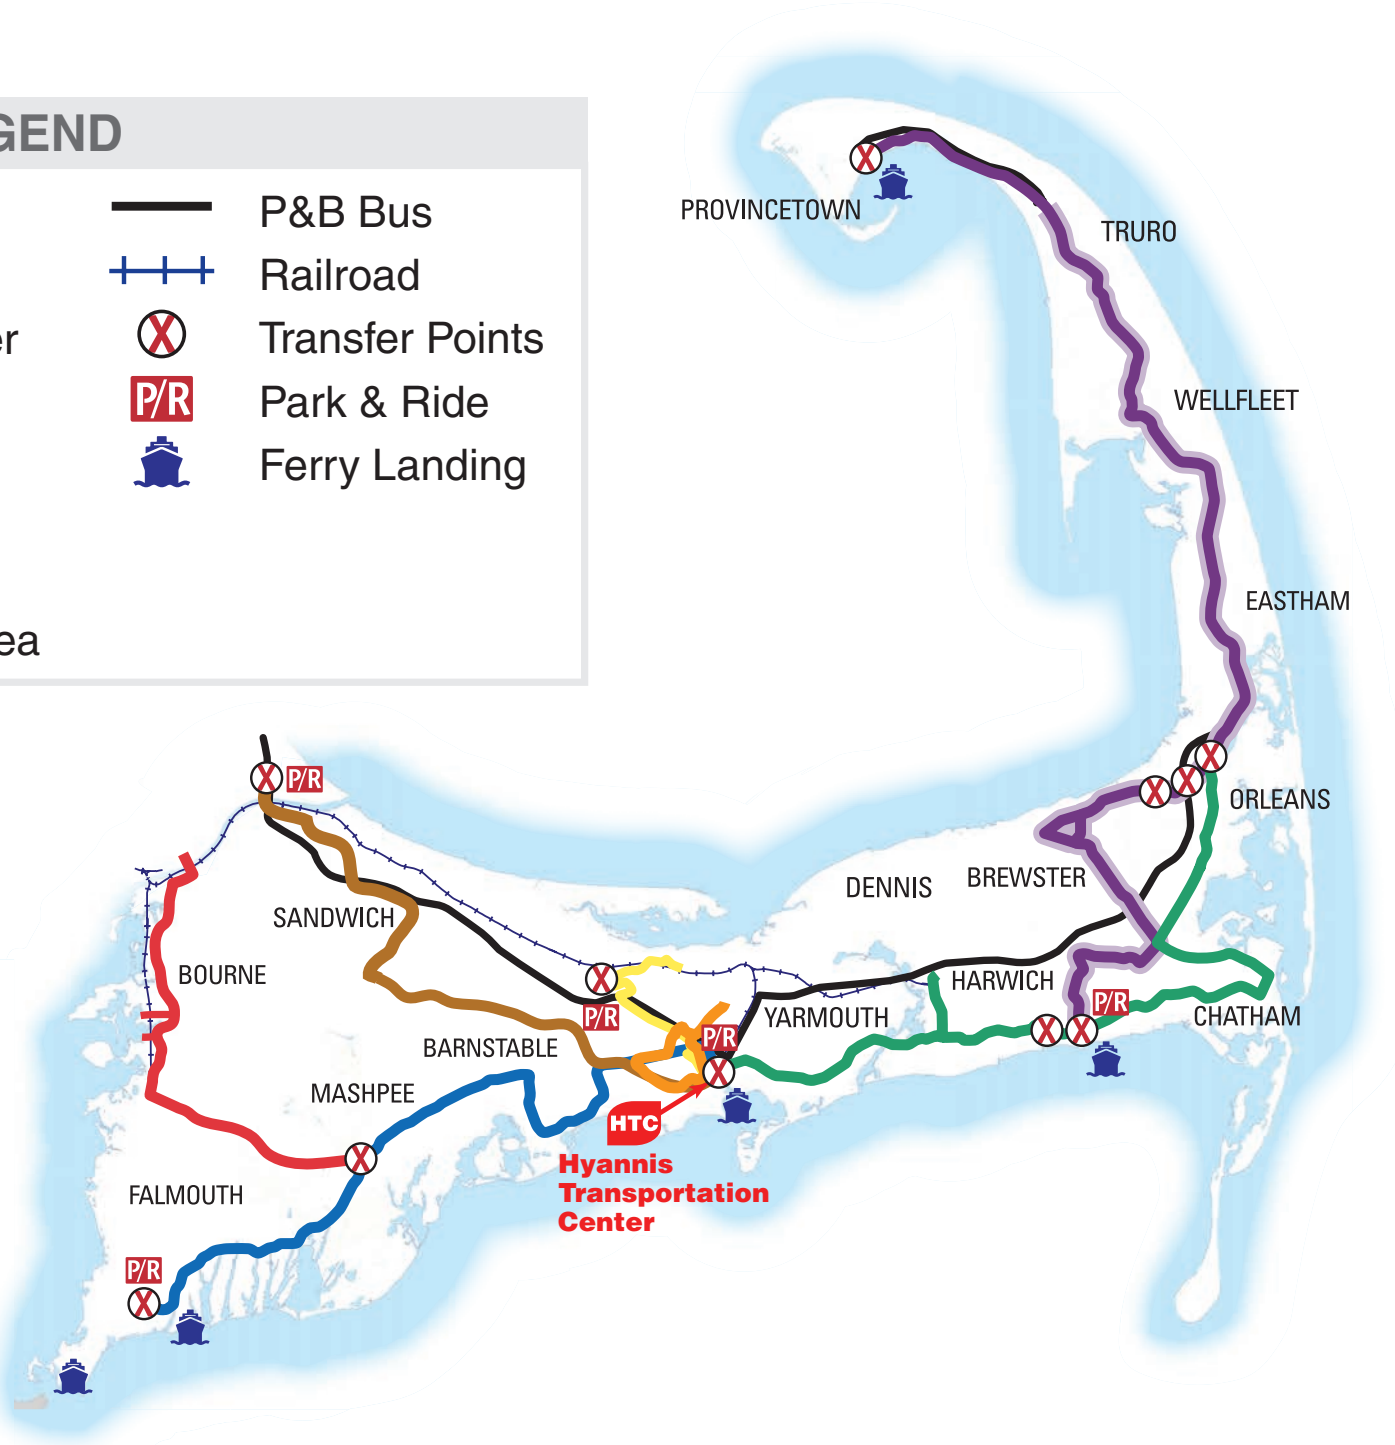

LEGEND

- | | | | |
|---|------------------------------|---|-----------------|
|  | Bourne Run |  | P&B Bus |
|  | Sandwich Line |  | Railroad |
|  | Barnstable Villager |  | Transfer Points |
|  | Hyannis Loop |  | Park & Ride |
|  | Sealine |  | Ferry Landing |
|  | H2O | | |
|  | Flex and Flex Off-Route Area | | |