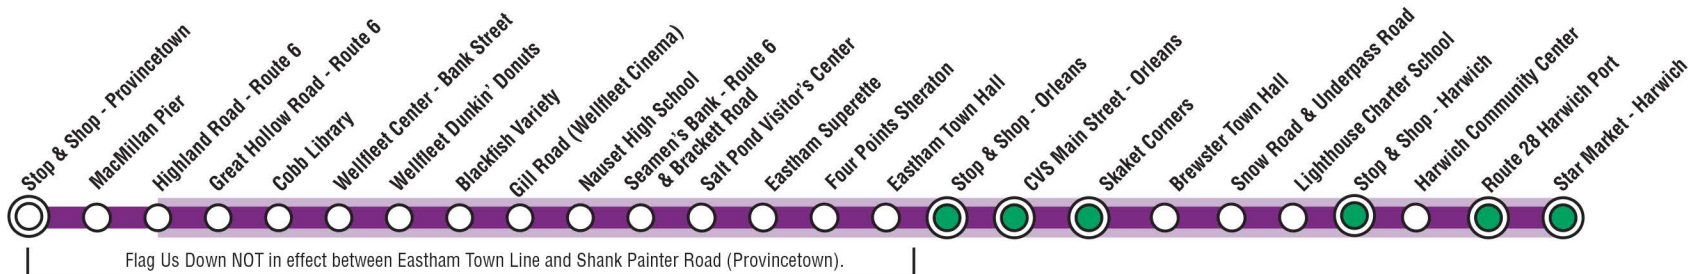

# FLEX

January 27, 2018 through June 22, 2018 MONDAY THROUGH SATURDAY

- FLEX deviates off its route up to 3/4 mile by reservation. There are two (2) deviations per trip. Reservations for off-route stops must be made **at least two hours** before scheduled pick-up by calling Cape Cod RTA Customer Service at 800.352.7155.

- Deviations in Provincetown are limited to the following locations: Outer Cape Health, housing off of Race Point Road, Provincetown Inn area.
- One-way ride with deviation (Flex bus only): Adults & youth - \$4, 60+ and people with disabilities\*\* - \$2

No additional charge for these On Request stops.

Flag Down **not** in effect between Eastham Town Line and Shank Painter Road (Provincetown).