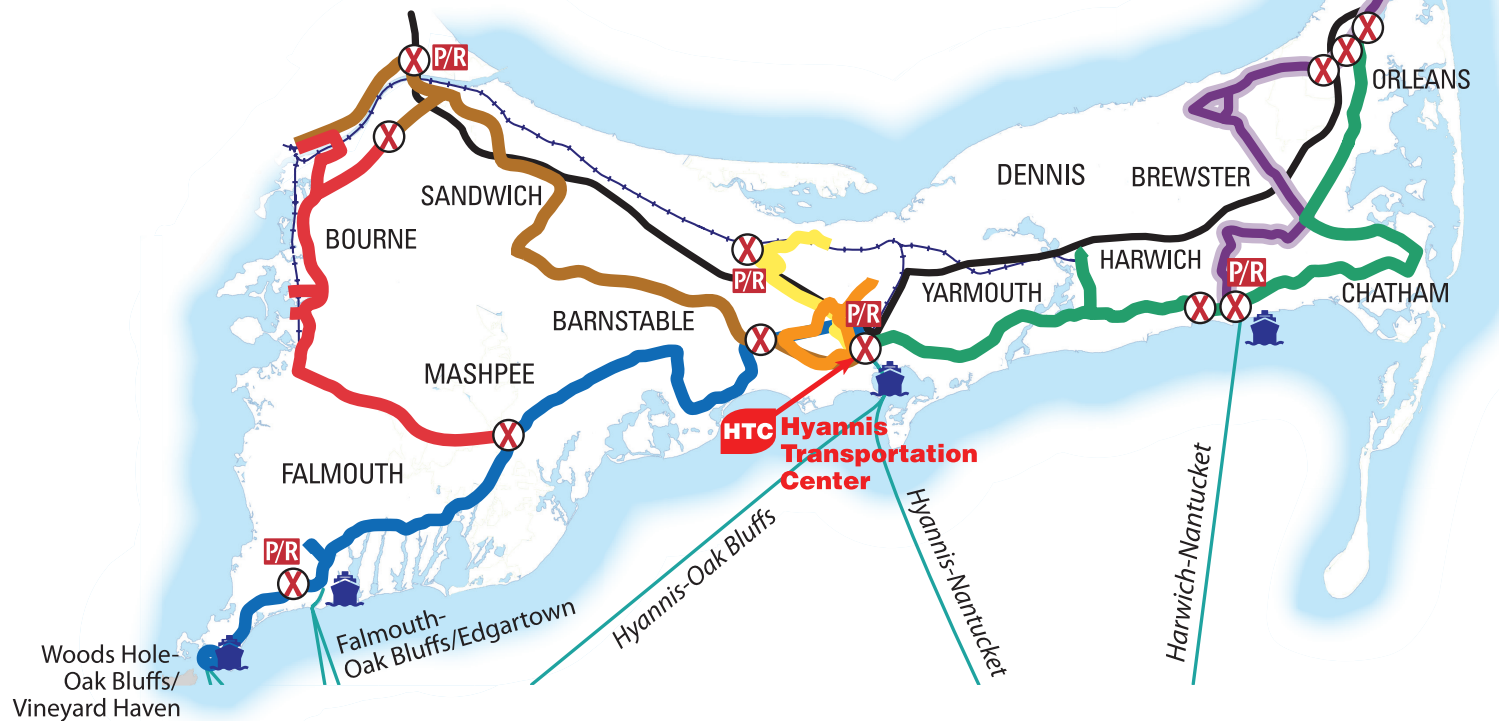

CAPE COD REGIONAL TRANSIT AUTHORITY

Riders Guide

GETTING AROUND ON CAPE COD

**WINTER / SPRING 2024
BUS ROUTES**

ALL ROUTES

January 20 through
June 21, 2024

Pick-up/drop-off area located at Main and Center Street.

**CCRTA Hyannis
Transportation Center**

215 Iyannough Road
Hyannis, MA 02601

800.352.7155 Info
800.439.0183 TTY

for the deaf and hearing impaired

LEGEND

- Bourne Run
- Sandwich Line
- Barnstable Villager
- Hyannis Crosstown
- Sealine
- H2O
- Flex and Flex Off-Route Area
- The Shuttle
- P&B Bus
- Railroad
- X Transfer Points
- P/R Park & Ride
- Ferry Landing

SmartDART

The Cape Cod Regional Transit Authority provides app based, on-demand service called SmartDART that is a door-to-door, ride-hail service using the SmartDART App. This service is currently available in Yarmouth, Barnstable, Dennis, Sandwich and Falmouth, with plans to expand Cape-wide. Download SmartDART from the app store (Apple or Android) and search CCRTA SmartDART or call our dispatchers for more information.