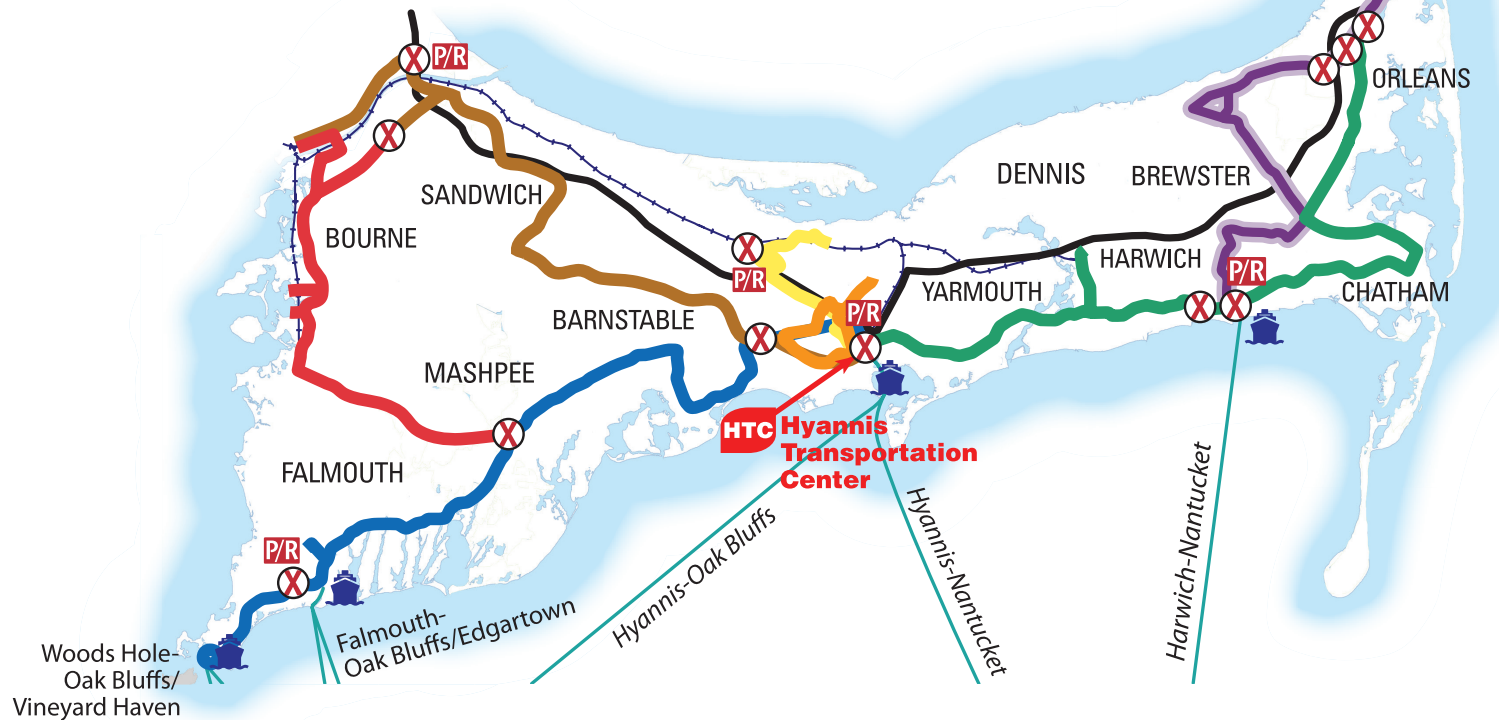

LEGEND

- Bourne Run
- Sandwich Line
- Barnstable Villager
- Hyannis Crosstown
- Sealine
- H2O
- Flex and Flex Off-Route Area
- The Shuttle
- P&B Bus
- Railroad
- X Transfer Points
- P/R Park & Ride
- ⚓ Ferry Landing