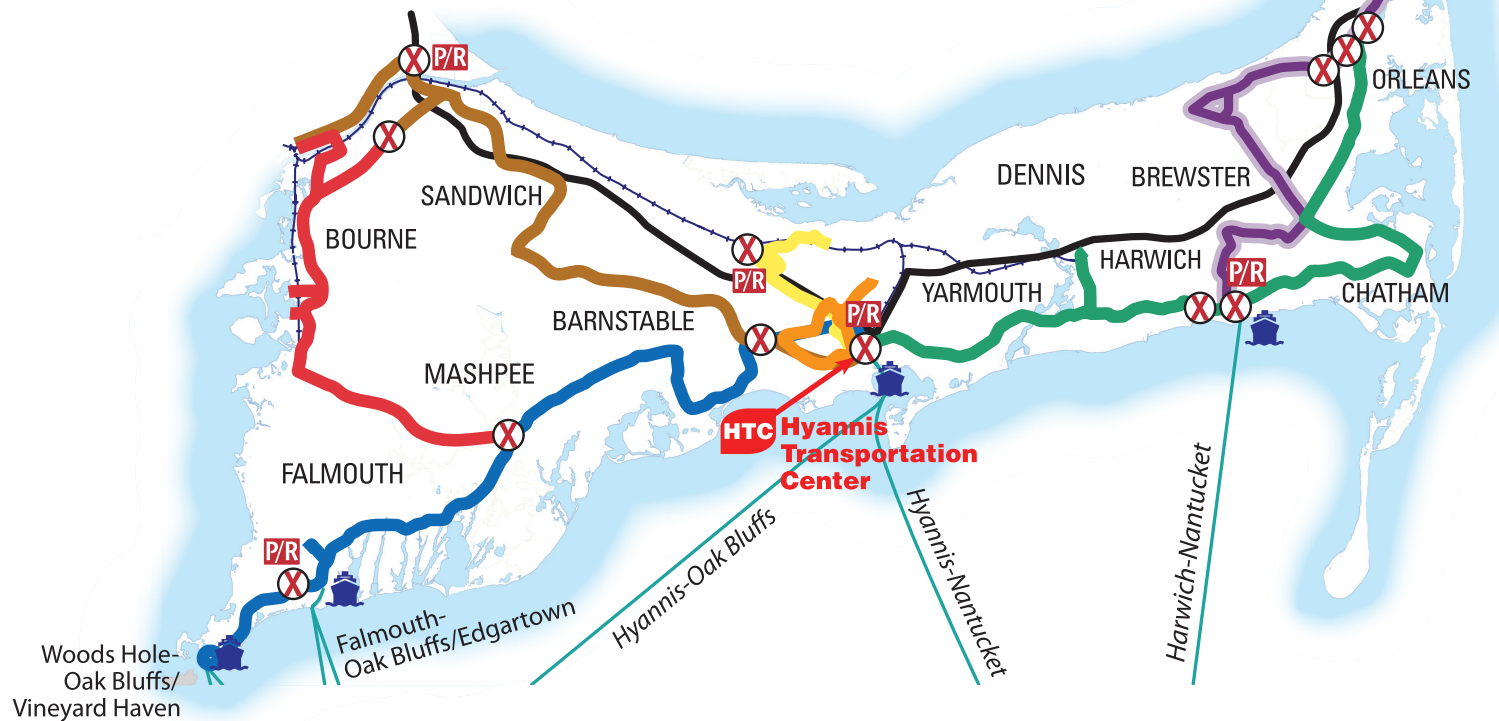

LEGEND

- Bourne Run
- Sandwich Line
- Barnstable Villager
- Hyannis Crosstown
- Sealine
- H2O
- Flex and Flex Off-Route Area
- The Shuttle
- P&B Bus
- Railroad
- X Transfer Points
- P/R Park & Ride
- Ferry Landing